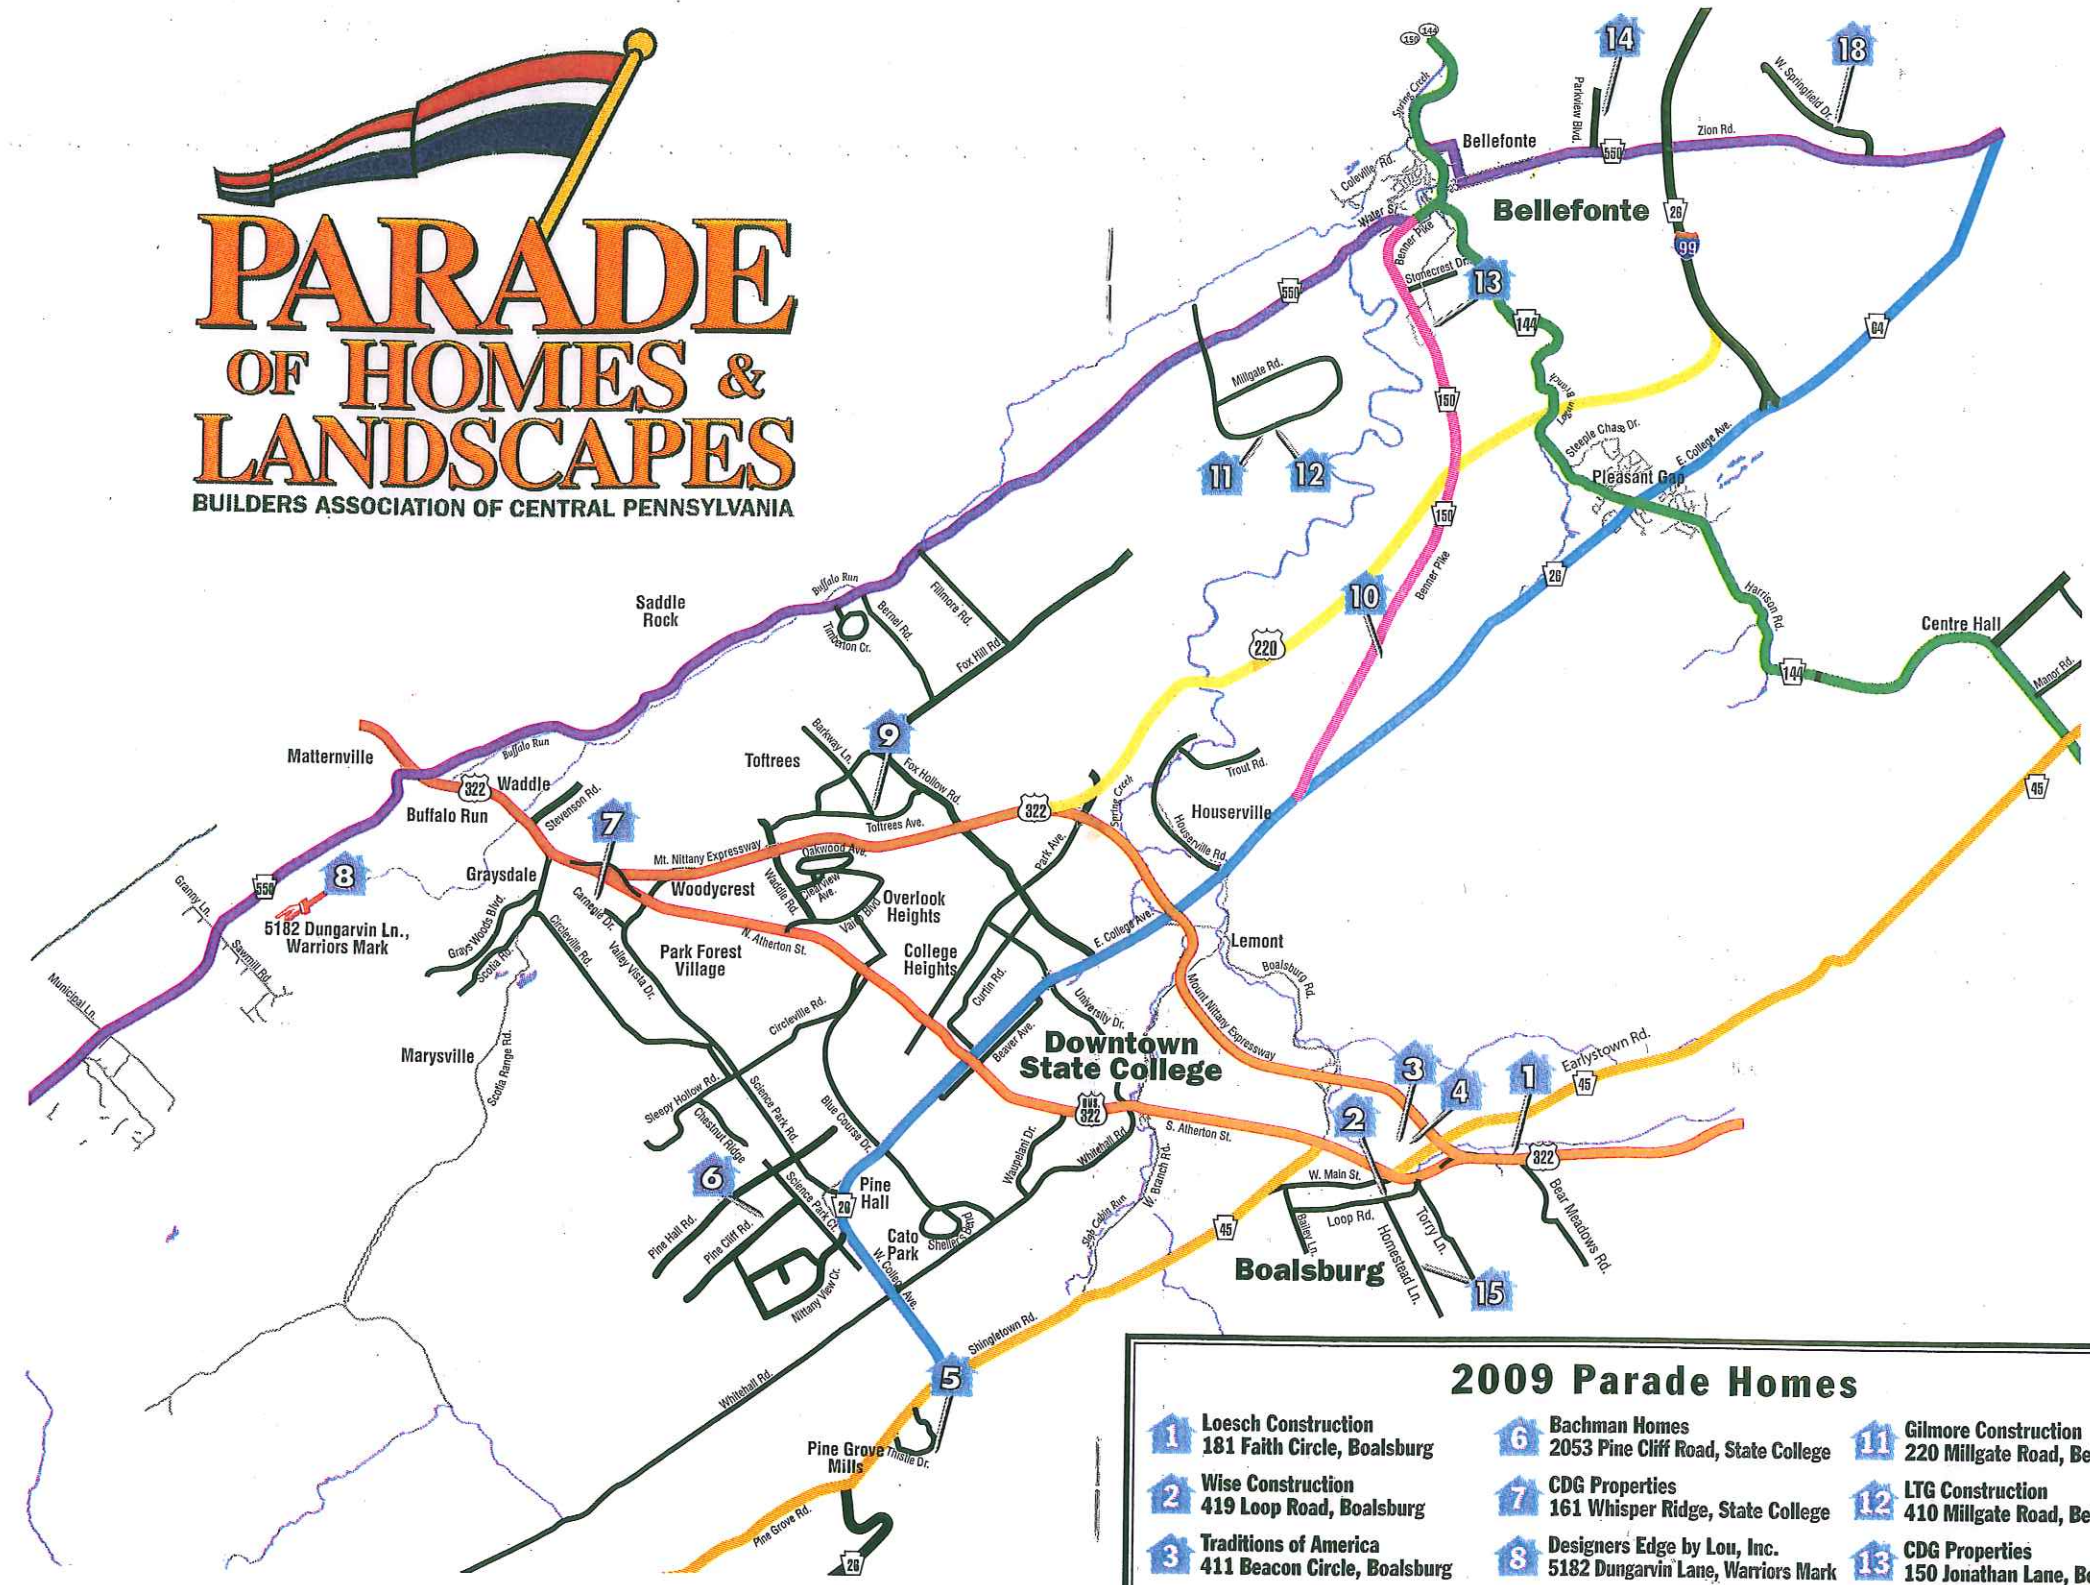

PARADE OF HOMES & LANDSCAPES

BUILDERS ASSOCIATION OF CENTRAL PENNSYLVANIA

2009 Parade Homes

1 Loesch Construction 181 Faith Circle, Boalsburg	6 Bachman Homes 2053 Pine Cliff Road, State College	11 Gilmore Construction 220 Millgate Road, Bellefonte
2 Wise Construction 419 Loop Road, Boalsburg	7 CDG Properties 161 Whisper Ridge, State College	12 LTG Construction 410 Millgate Road, Bellefonte
3 Traditions of America 411 Beacon Circle, Boalsburg	8 Designers Edge by Lou, Inc. 5182 Dunganvin Lane, Warriors Mark	13 CDG Properties 150 Jonathan Lane, Bellefonte
4 Traditions of America 411 Beacon Circle, Boalsburg	9 S&A Homes 121 Beaumanor Road, State College	14 Pinehurst Homes 1306 Laura Lane, Bellefonte
5 Homan Construction 190 Treetops Drive, State College	10 Fine Line Homes 1426 Benner Pike, State College	15 The Tarron Group 440 Homestead Lane, Boalsburg